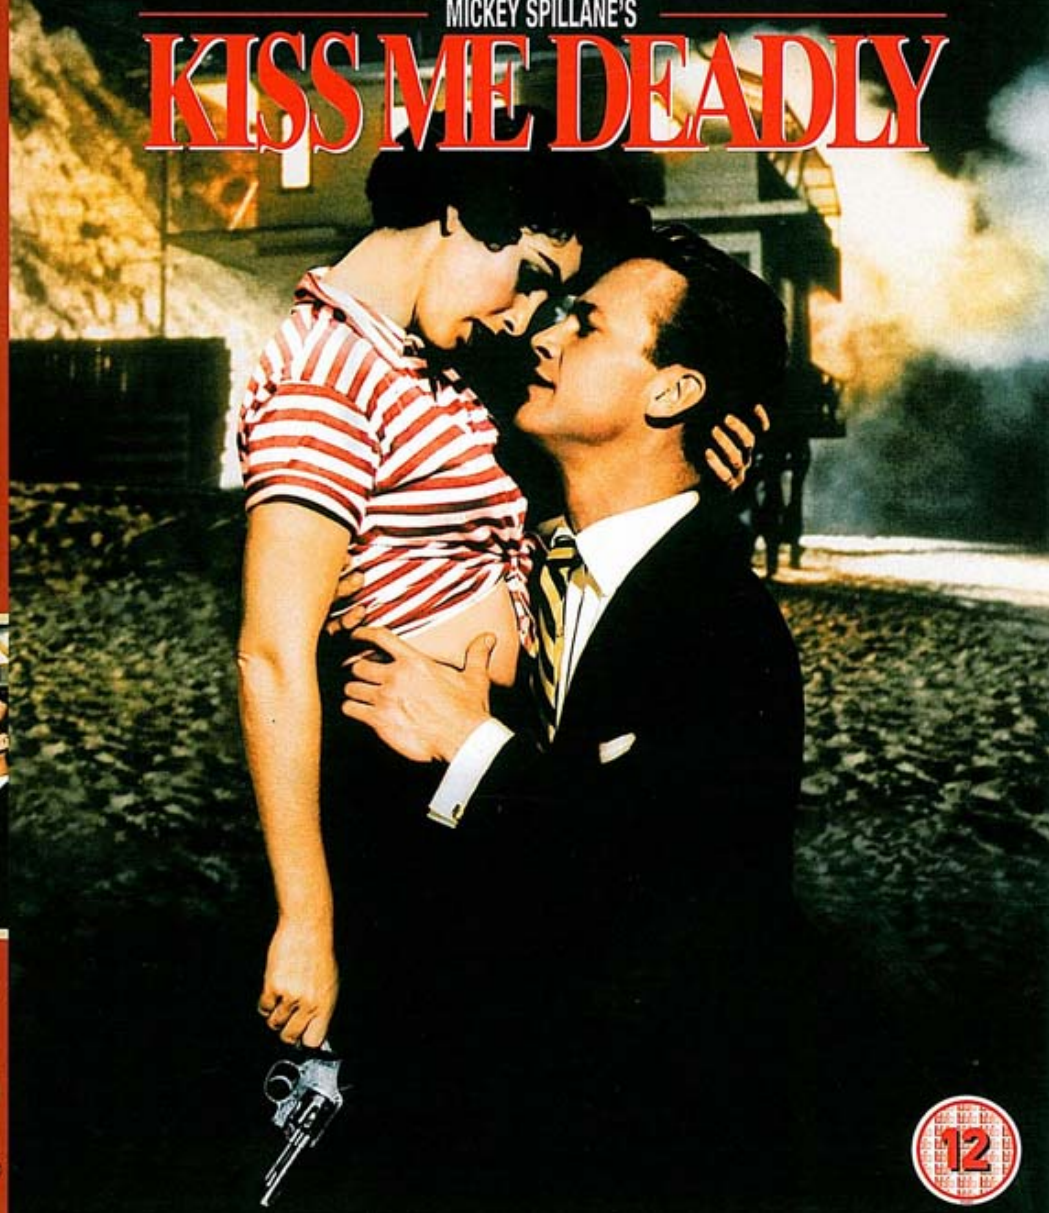

RALPH MEEKER
MICKEY SPILLANE'S
KISS ME DEADLY